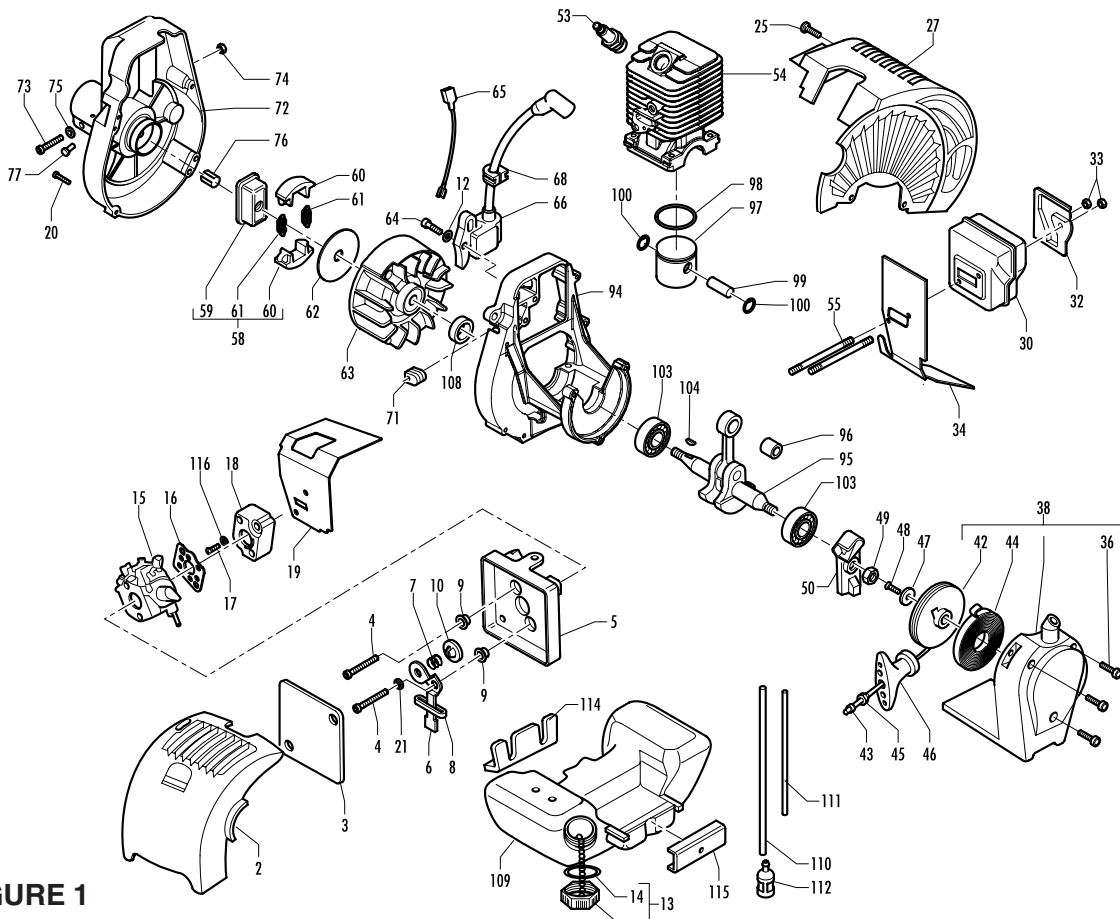

brand	MCCULLOCH

date	MAY/03	SHEET 1/4

Model	Prefix
CABRIO 262	02

Product number
953900453

FIGURE 1