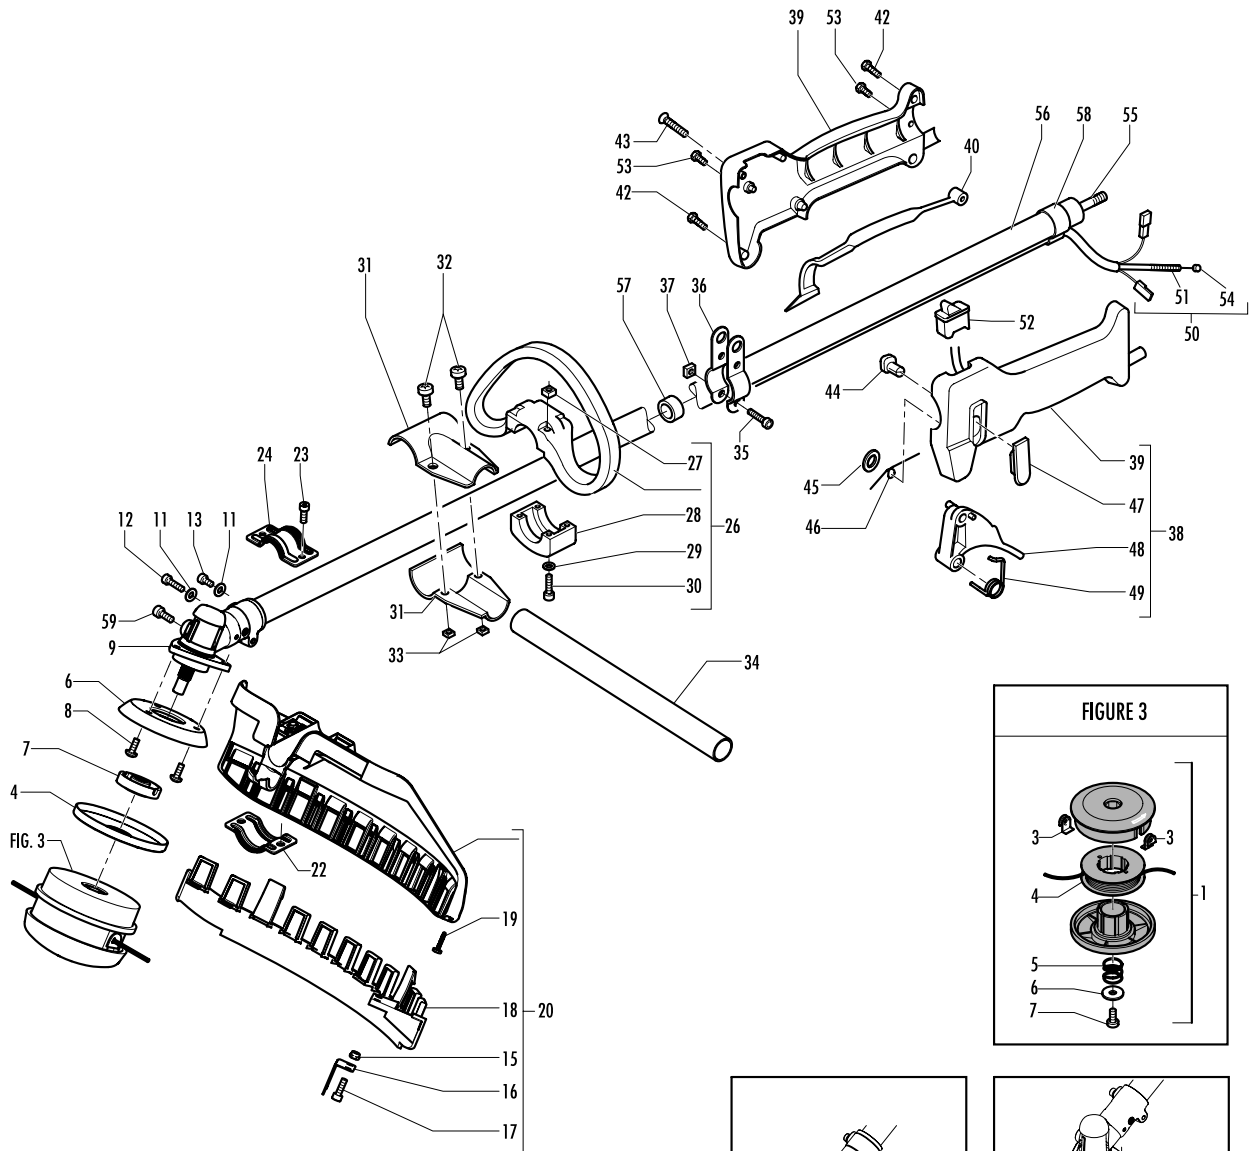

brand	MCCULLOCH

date	MAY/03	SHEET 3/4

Model	Prefix
CABRIO 262	02

Product number
953900453

FIGURE 2

FIGURE 3