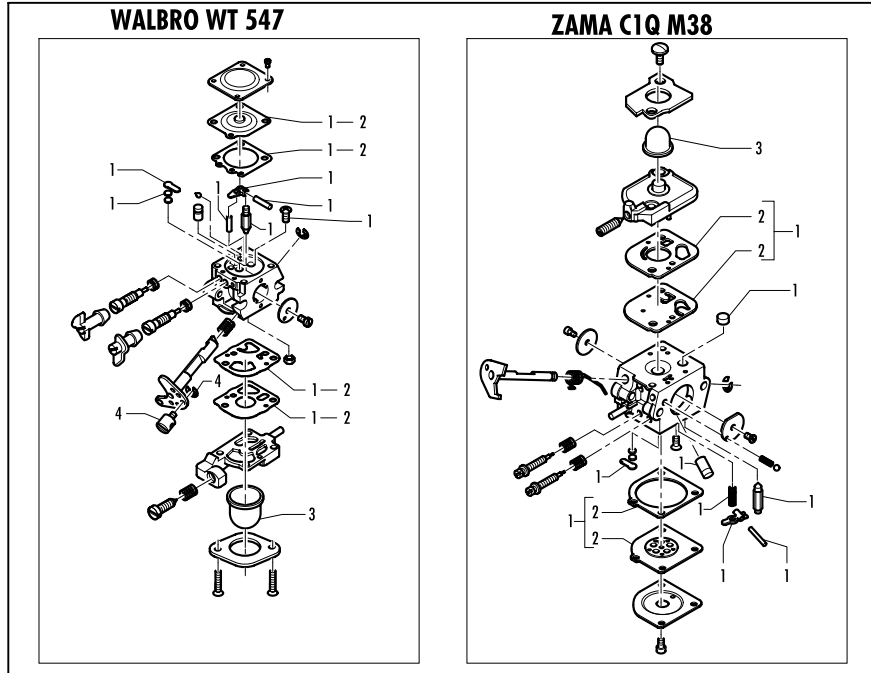

brand	MCCULLOCH

date	MAY/03	SHEET 1/4

Model	Prefix
CABRIO 262	02

Product number
953900453

FIGURE 4